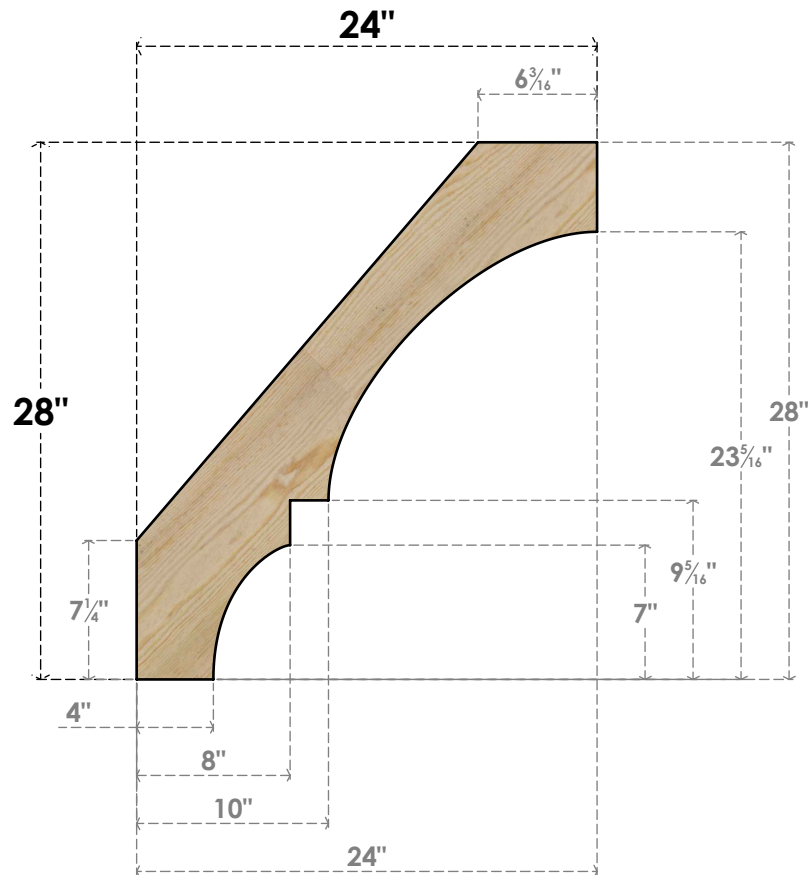

BRC06X24X28BOA00RDF

6"W X 24"D X 28"H BALBOA ROUGH SAWN BRACE, DOUGLAS FIR

SIDE

FRONT

EKENA MILLWORK
 2300 WEST MAIN ST.
 CLARKSVILLE, TX 75426
 TOLL FREE: 866-607-0453
 WWW.EKENAMILLWORK.COM

NOTES

1. INSTALLATION TO BE COMPLETED IN ACCORDANCE WITH MANUFACTURER'S SPECIFICATIONS.
2. DRAWING MAY NOT BE TO SCALE
3. THIS DRAWING IS INTENDED FOR DESIGN AND PLANNING PURPOSES ONLY.
4. ALL INFORMATION CONTAINED HEREIN WAS CURRENT AT THE TIME OF DEVELOPMENT BUT MUST BE REVIEWED AND APPROVED BY THE PRODUCT MANUFACTURER TO BE CONSIDERED ACCURATE.
5. PRODUCTS ARE NOT KILN DRIED. THIS ITEM IS UNIQUE AND WILL CONTAIN THE NATURAL VARIATIONS THAT THE WOOD SPECIES OFFERS. THIS MAY RESULT IN VARIATIONS UP TO 1/4"